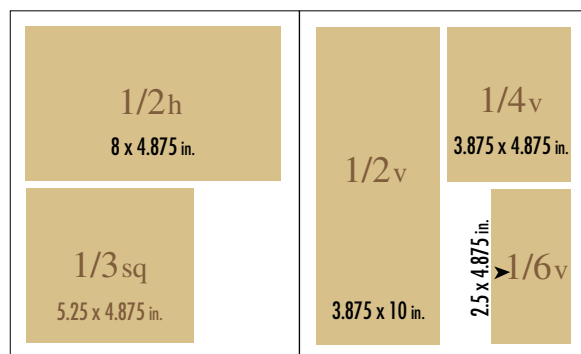

ADVERTISING SIZES

PRODUCTION & DESIGN

Uploading Instructions:

Please e-mail your digital ad file to sue@coloradospringsstyle.com. For files larger than 10 megabytes, contact us for further instructions.

File formats

InDesign, Photoshop, or PDF files are accepted. Include, embed, or outline all fonts.

Resolution

All images must be 300 dpi at 100% print size.

Design/Production Fees

Full page: $350

2/3 or 1/2 page: $250

1/3 page or less: $175

Stock Images: $50 each.

Custom Photography: $75 per hour, (2 hour minimum on location).

Revisions, Updates & Photo Manipulation: $65 per hour.

Camera-Ready File Copies: $25 per ad, per instance copied to CD or e-mailed.