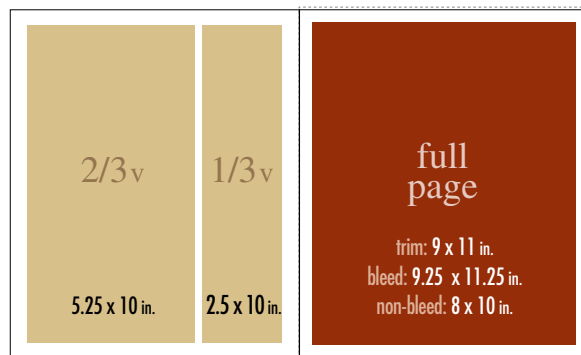

ADVERTISING SIZES

PRODUCTION & DESIGN

Uploading Instructions:

Please e-mail your digital ad file to sue@coloradospringsstyle.com. For files larger than 10 megabytes, contact us for further instructions.

File formats

InDesign, Photoshop, or PDF files are accepted. Include, embed, or outline all fonts.

Resolution

All images must be 300 dpi at 100% print size.

Design/Production Fees

Full page: $350

2/3 or 1/2 page: $250

1/3 page or less: $175

Stock Images: $50 each.

Custom Photography: $75 per hour, (2 hour minimum on location).

Revisions, Updates & Photo Manipulation: $65 per hour.

Camera-Ready File Copies: $25 per ad, per instance copied to CD or e-mailed.